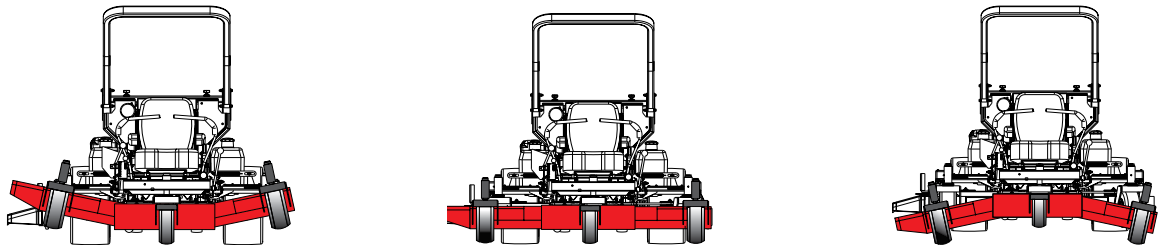

L A S T E C®

Manufacturer of the
World's Only High-Definition
Articulating Mowers

TURF/COMMERCIAL MODEL 61" SERIES

The World's Most Accurate 61" Rotary Mower.

The Model 61 series is the world's first 61" (154.94 cm) commercial articulating rotary mower. This 61" (154.94 cm) wide mower features three fully articulating 21" (533.4 mm) decks. The mower features a unique modular baffling system that allows the deck to be a true rear or side discharging deck that can also be set up to mulch. The rear discharge allows the mower more trimming flexibility and is far safer to operate around traffic or people.

Models Available: 2261, 2861, 2961

LASTEC®

Manufacturer of the
World's Only High-Definition
Articulating Mowers

TURF/COMMERCIAL MODEL 61" SERIES

Maneuverable zero turn radius
drive configuration

Quality Rotary Mowers for a World that isn't Flat

61" SERIES SPECIFICATIONS*

- Engine Options: 22 hp (16.41 kW) Yanmar diesel
 28 hp (20.87 kW) EFI Kohler
 29 hp (21.63 kW) Kawasaki, water cooled DFI
- Cutting Width: 61" (154.94 cm)
- Deck Configuration: Three 21" (533.4 mm) Decks, Fully Articulating
- Overall Weight: 1,315 lbs (596 kg)
- Speed: Infinitely variable up to 8 mph (12.87 km/h)