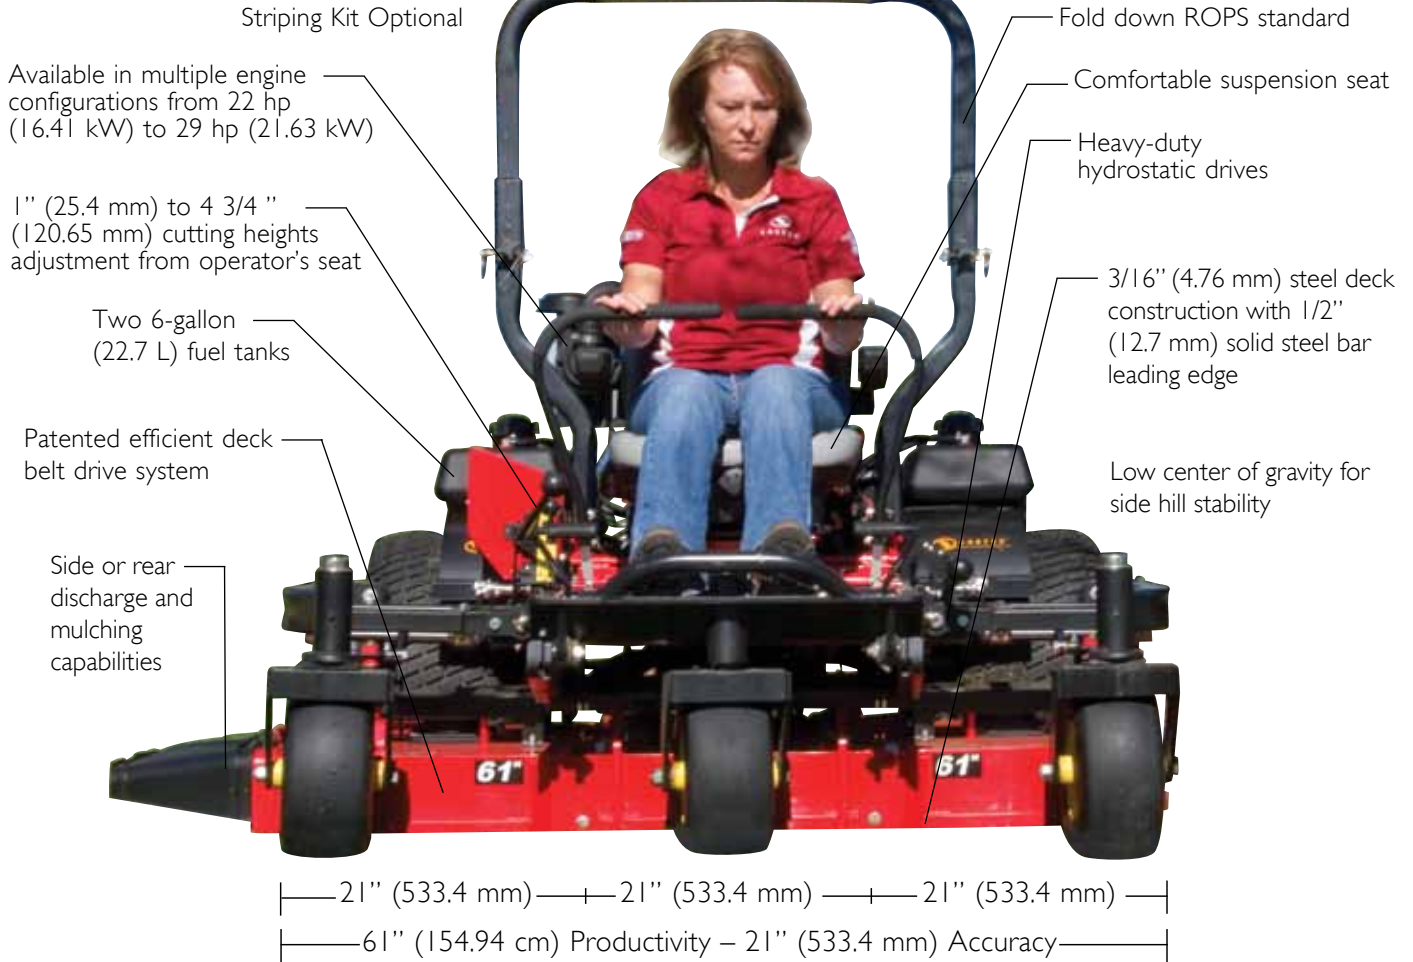

L A S T E C®

Manufacturer of the
World's Only High-Definition
Articulating Mowers

TURF/COMMERCIAL MODEL 61" SERIES

The World's Most Accurate 61" Rotary Mower.

The Model 61 series is the world's first 61" (154.94 cm) commercial articulating rotary mower. This 61" (154.94 cm) wide mower features three fully articulating 21" (533.4 mm) decks. The mower features a unique modular baffling system that allows the deck to be a true rear or side discharging deck that can also be set up to mulch. The rear discharge allows the mower more trimming flexibility and is far safer to operate around traffic or people.

Models Available: 2261, 2861, 2961

LASTEC®

Manufacturer of the
World's Only High-Definition
Articulating Mowers

TURF/COMMERCIAL MODEL 61" SERIES

Maneuverable zero turn radius
drive configuration

Quality Rotary Mowers for a World that isn't Flat

61" SERIES SPECIFICATIONS*

- Engine Options: 22 hp (16.41 kW) Yanmar diesel
 28 hp (20.87 kW) EFI Kohler
 29 hp (21.63 kW) Kawasaki, water cooled DFI
- Cutting Width: 61" (154.94 cm)
- Deck Configuration: Three 21" (533.4 mm) Decks, Fully Articulating
- Overall Weight: 1,315 lbs (596 kg)
- Speed: Infinitely variable up to 8 mph (12.87 km/h)